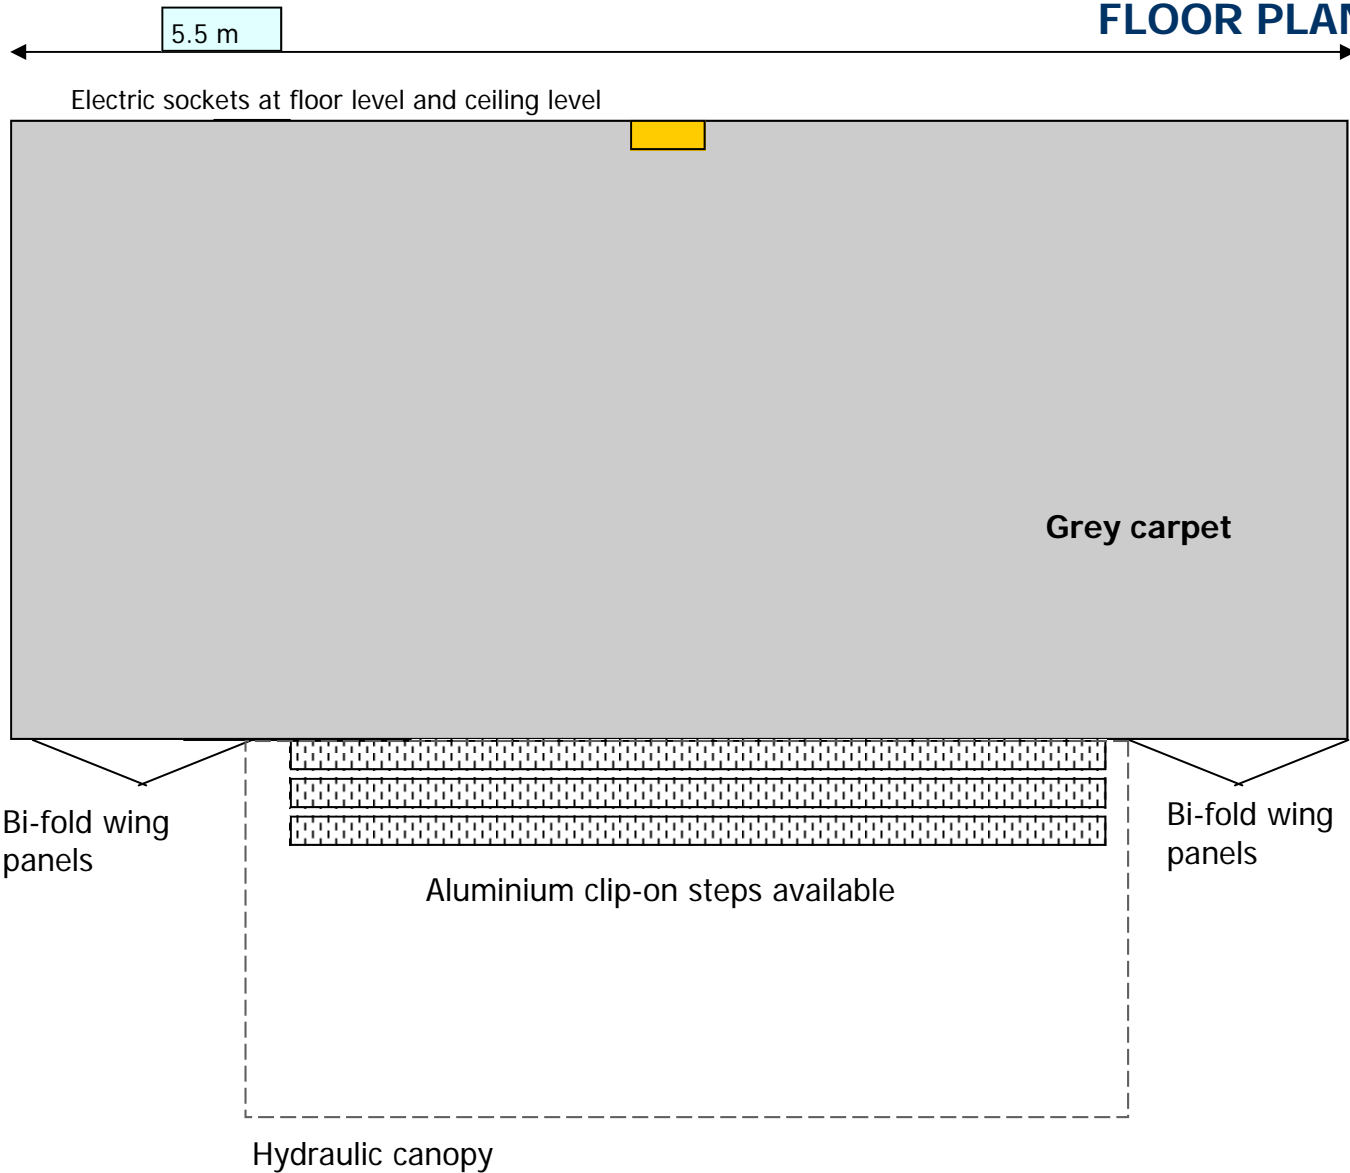

TRAILER T33 — IMAGES AND DIMENSIONS

- 5.5m twin axle box trailer
- Hydraulic canopy
- Bi-fold wing panel doors
- Clip on steps available
- Flexible space with option of free standing seating available eg bistro style aluminium tables and chairs
- Charcoal grey carpet
- Spotlights and double electric socket
- Pitch size required (approx): 7.2m x 4.5m

FLOOR PLAN

PANEL SIZES FOR GRAPHICS

- All measurements are in millimetres
- Only the white GRP panels are measured, not the aluminium trim