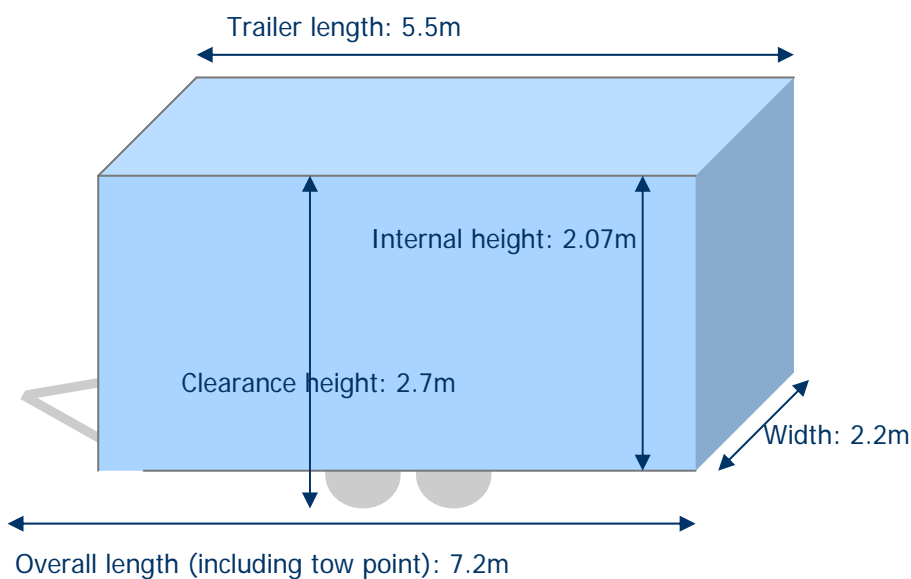

TRAILER T33 — IMAGES AND DIMENSIONS

- 5.5m twin axle box trailer
- Hydraulic canopy
- Bi-fold wing panel doors
- Clip on steps available
- Flexible space with option of free standing seating available eg bistro style aluminium tables and chairs
- Charcoal grey carpet
- Spotlights and double electric socket
- Pitch size required (approx): 7.2m x 4.5m

FLOOR PLAN

PANEL SIZES FOR GRAPHICS

- All measurements are in millimetres
- Only the white GRP panels are measured, not the aluminium trim